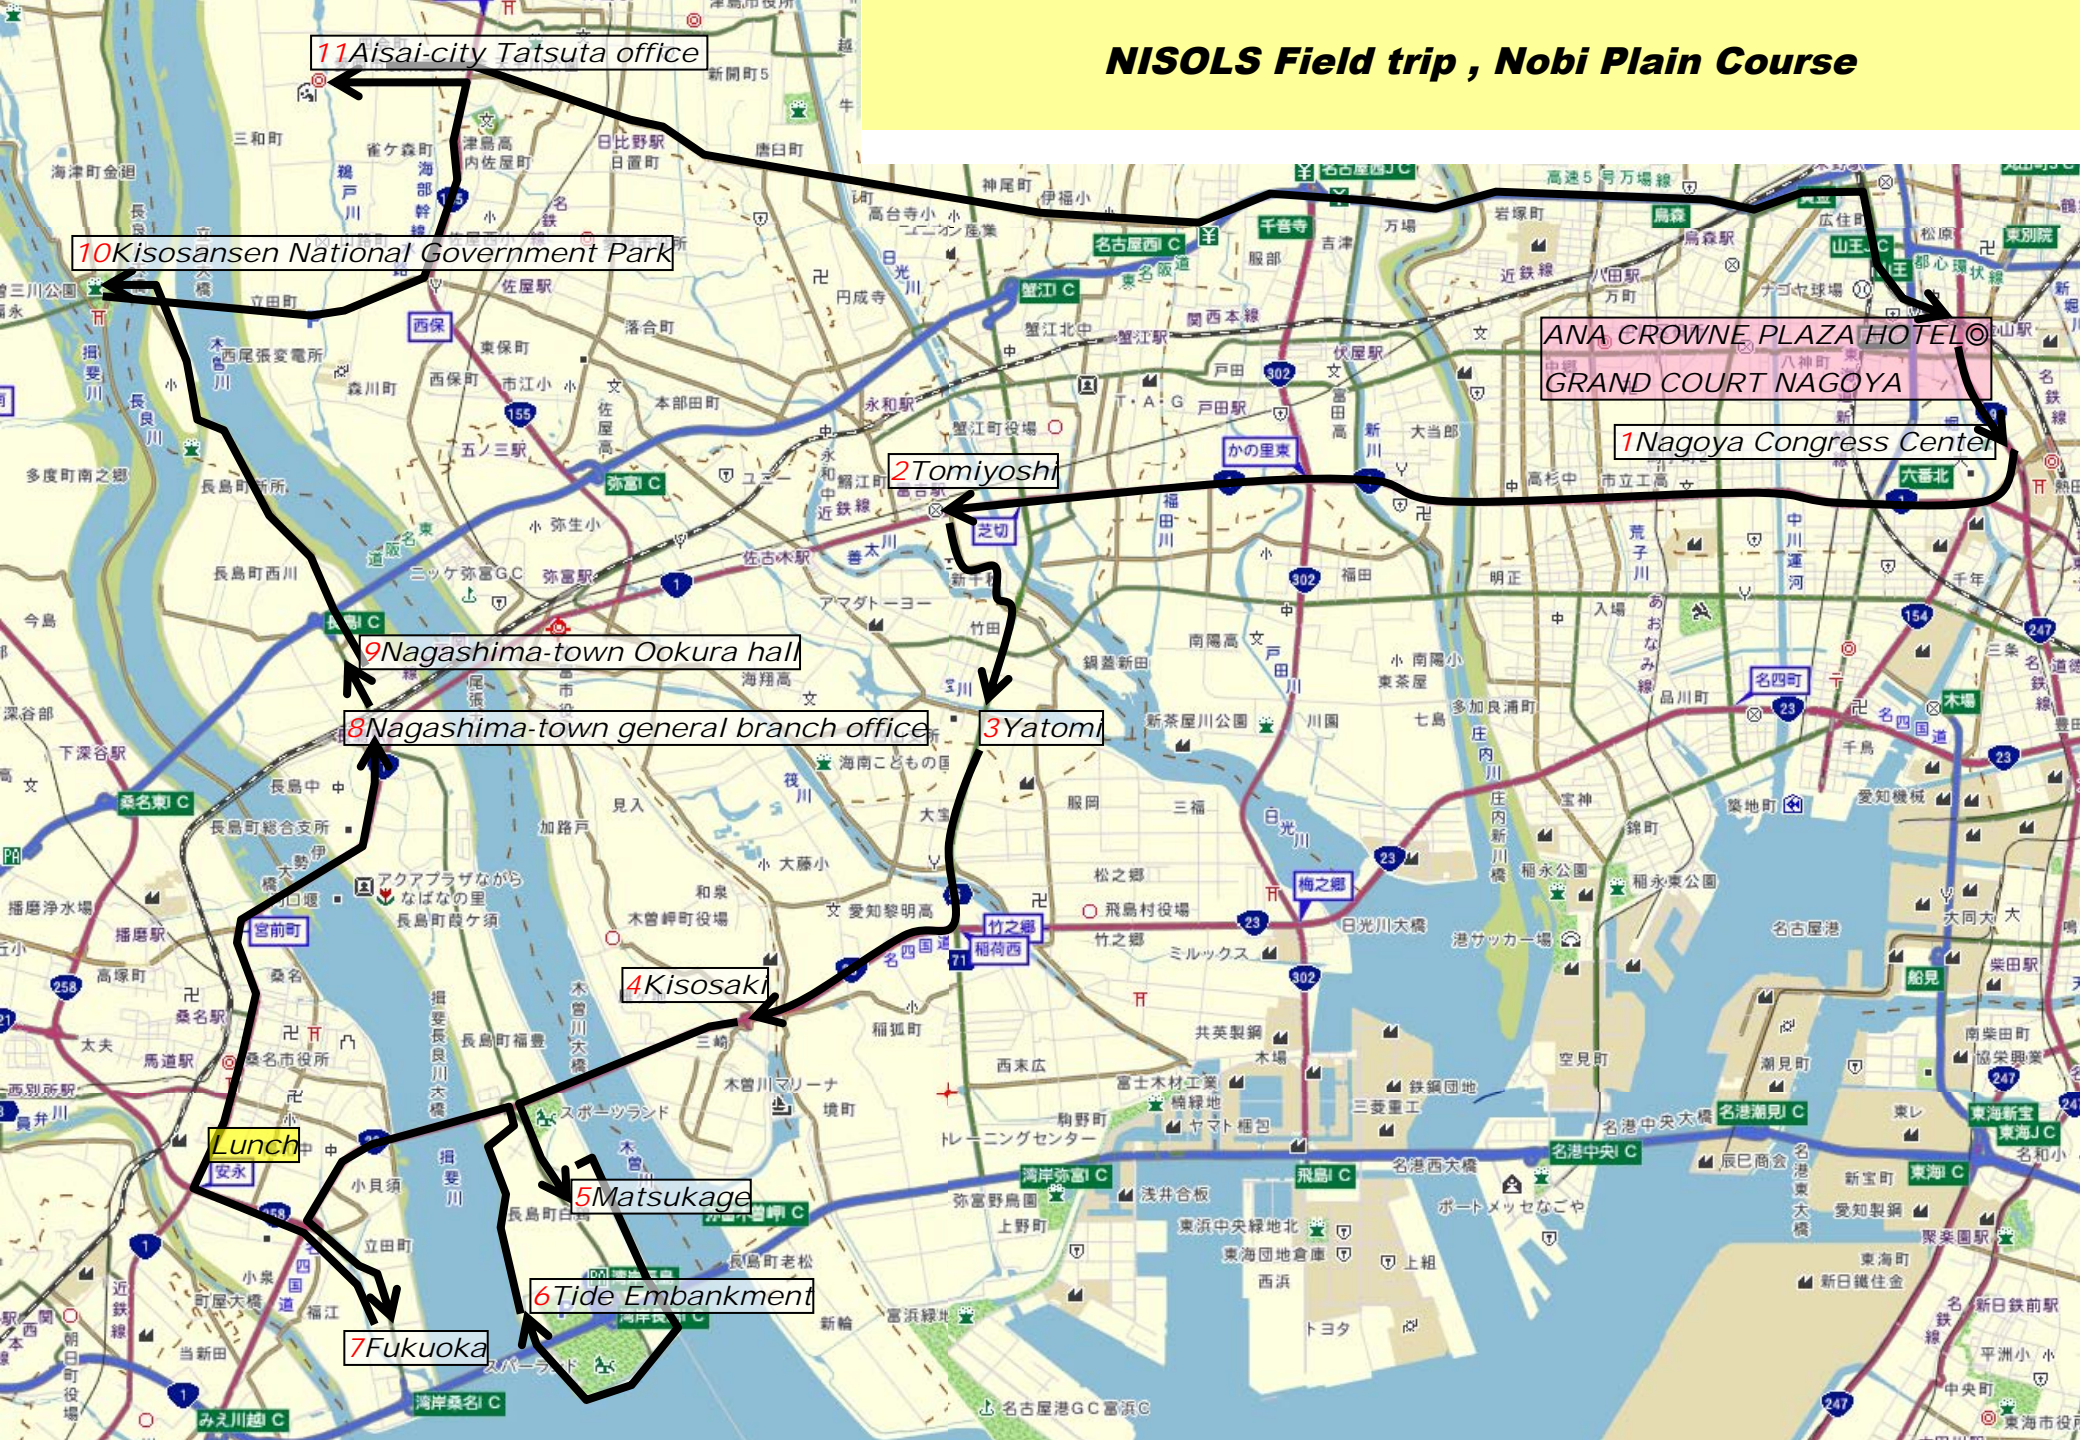

NISOLS Field trip , Nobi Plain Course

11 Aisai-city Tatsuta office

10 Kisosansen National Government Park

ANA CROWNE PLAZA HOTEL
GRAND COURT NAGOYA

1 Nagoya Congress Center

2 Tomiyoshi

芝切

9 Nagashima-town Ookura hall

8 Nagashima-town general branch office

3 Yatomi

4 Kisosaki

5 Matsukage

6 Tide Embankment

7 Fukuoka

Lunch

安永